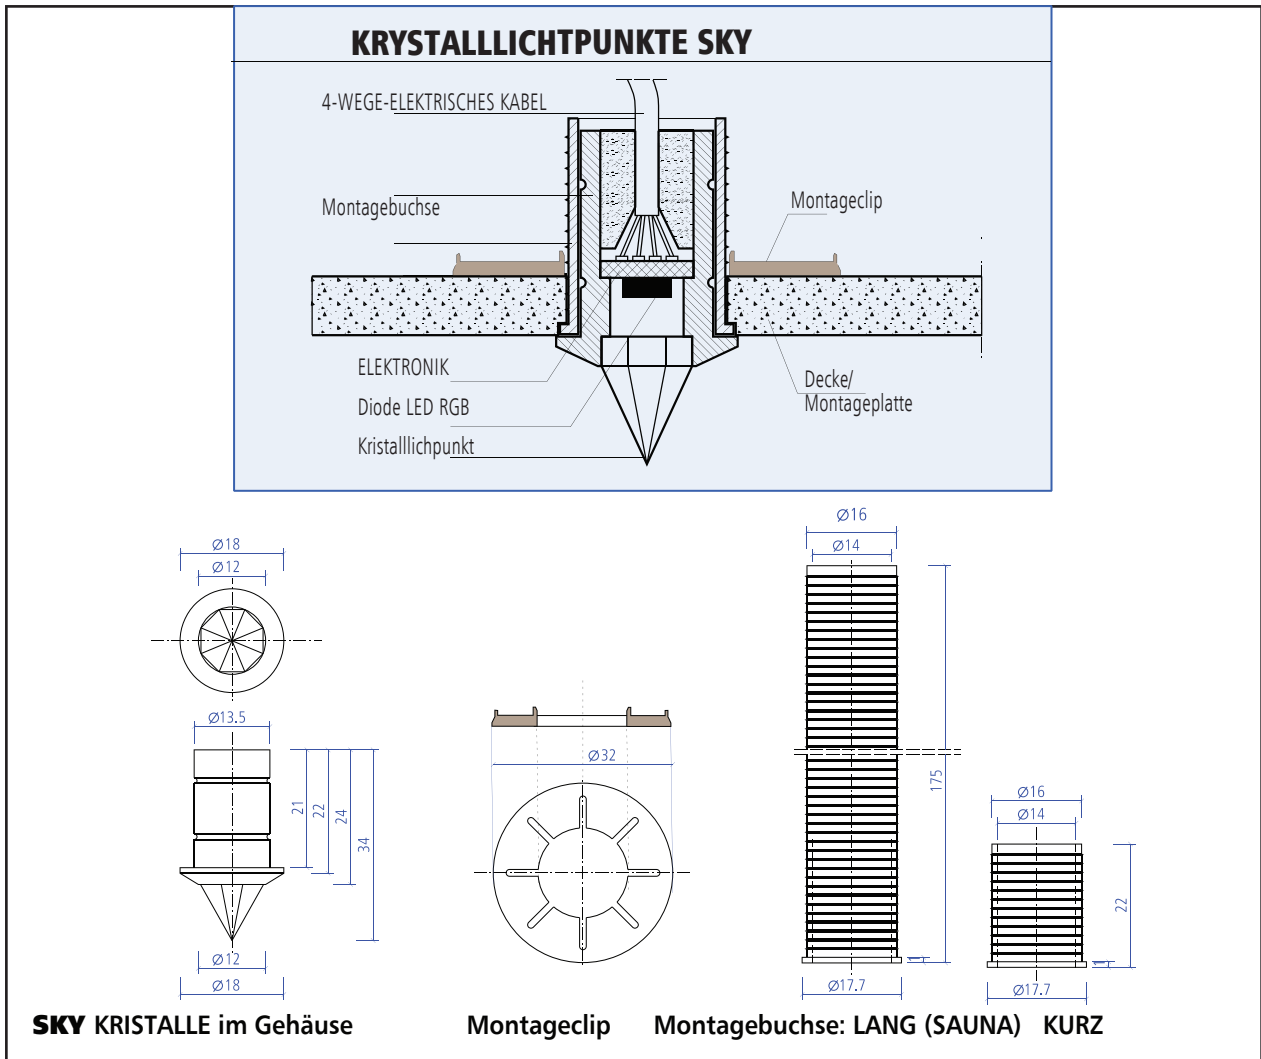

51-501 Wrocław, POLEN
ul. Swojczycka 21/41
tel. (+71) 372 88 00
+48 608 387 280
handel@ruben.pl

KRYSTALLLICHTPUNKTE SKY FÜR EIGENE MONTAGE