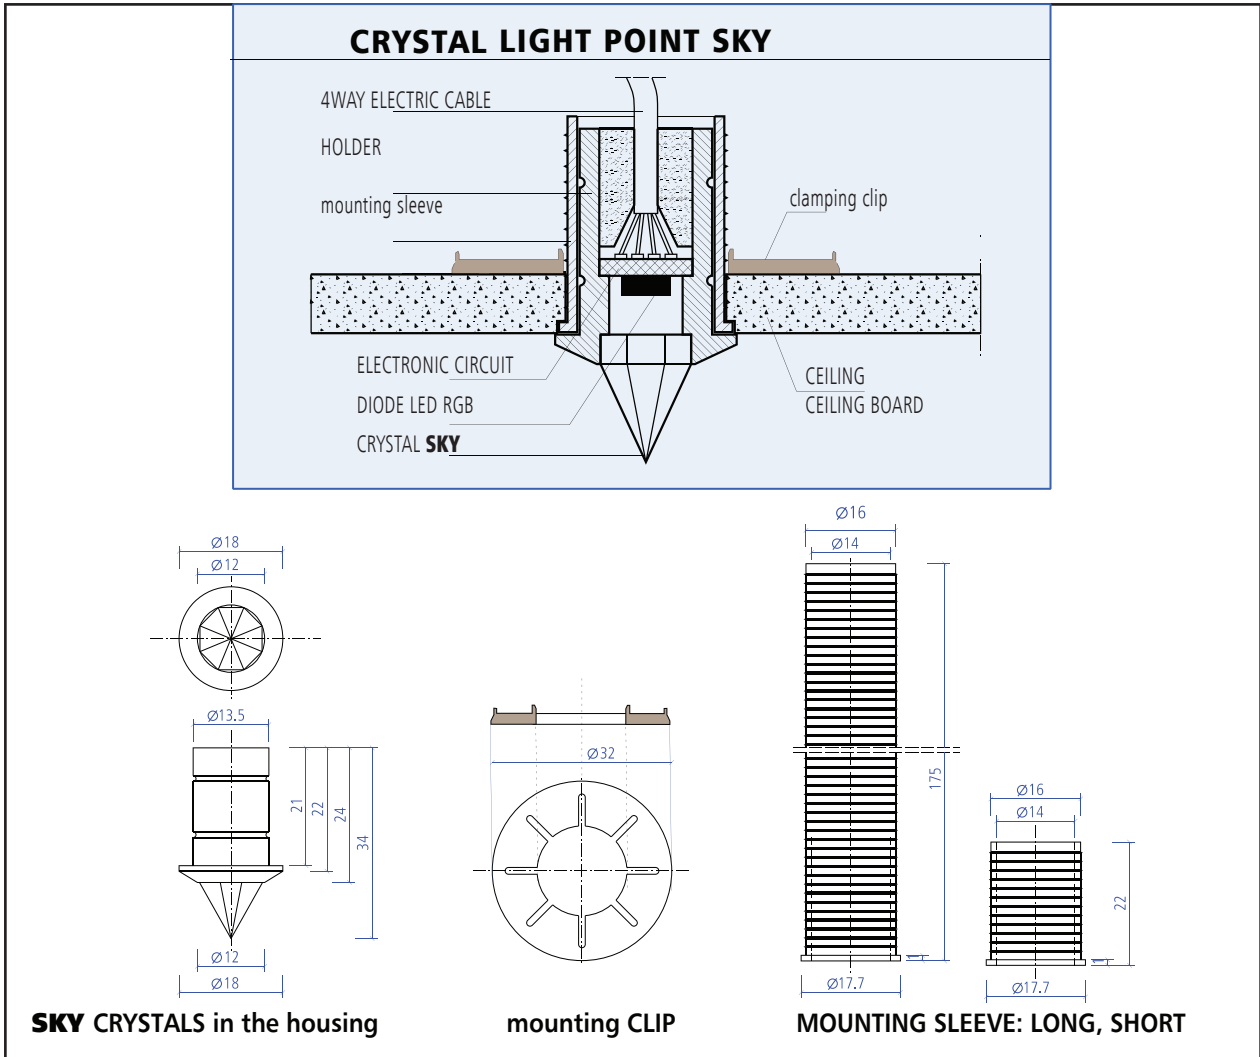

SKY CRYSTAL / SKY SET

Used in SKY lighting sets and SKY ceiling panels
with mounting elements;

- SKY crystal in the holder
- clamping clip
- mounting sleeve; long, short

crystal SKY montage
Crystal SKY montage
montaż kryształku SKY