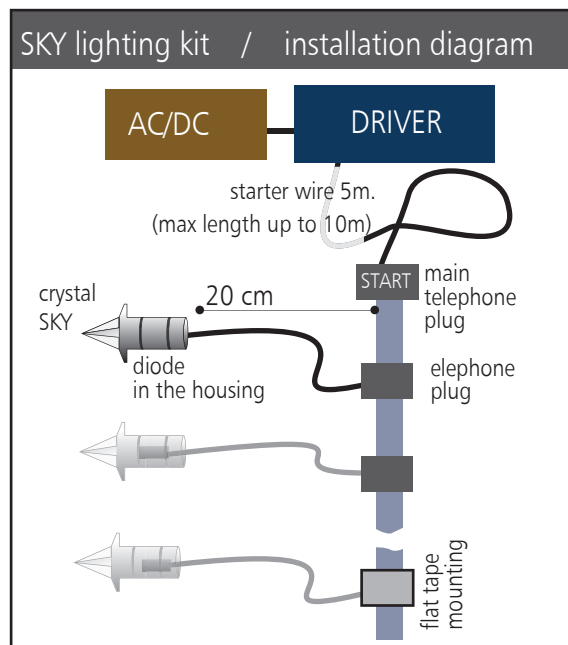

SKY CRYSTAL / SKY SET

Used in SKY lighting sets and SKY ceiling panels
with mounting elements;

- SKY crystal in the holder
- clamping clip
- mounting sleeve; long, short

crystal SKY montage
Crystal SKY montage
montaż kryształku SKY