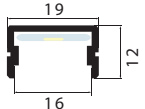

LIGHTING SETS 12V: PROFILES, LED-STRIPES RGB/WHITE, ELECTRONICS

ALU PROFILES

ARE SOLD IN 1 M LONG PIECES,
FOR SELF CUTTING ADJUSTMENT

PRICE

SLIM-surface10 (mm)

max. 10 mm

1m, I 10mm 30,-

FLAT-groove10 (mm)

max. 10 mm

1m, I 7mm 30,-

CORNER10 (mm)

max. 10 mm

1m, I 16mm 40,-

SILER (mm)

max. 16 mm

1m, I 12mm 30,-