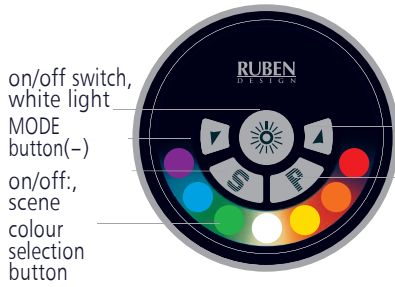

DREAMTIME INTELLIGENT LED SYSTEM OF LIGHT & CHROMOTHERAPY

DREAMMUSIC: MUSIC SYSTEM BLUETOOTH

SYSTEM DREAMTIME; RADIO REMOTE CONTROL

PURCHASED IN ADITION TO LIGHTING SETS FOR LIGHT OR MUSIC CONTROLLING

RADIO REMOTE CONTROL:; DREAMLIGHT, DREAMTIME, DREAMMUSIC

120,- €

DREAMLIGHT CHROMOTHERAPY LED RGB

DREAMTIME chromotherapy RGB / BLUETOOTH / RADIO

DREAMMUSIC BLUETOOTH / RADIO

- **LIGHTING SETS:** (1) DREAMBATH – bathtubs chromotherapy, also fountains, aquariums etc. (2) SKY: ceiling mounted SKY crystal spotlights. (3) SKY PANELS – ready to install ceiling panels with SKY crystals for steam or shower cabins. (4) SKY PROFILE: LED RGB strips or white strips,
- **MUSIC SETS:** DREAMTIME and DREAMMUSIC BLUETOOTH sound from mobiles or FM radio