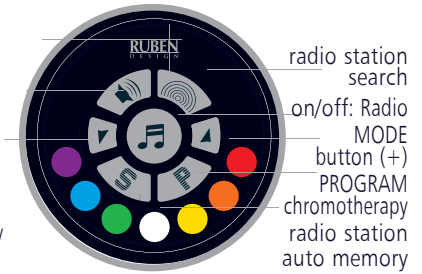

DREAMTIME INTELLIGENT LED SYSTEM OF LIGHT & CHROMOTHERAPY

DREAMMUSIC: MUSIC SYSTEM BLUETOOTH

SYSTEM DREAMTIME; RADIO REMOTE CONTROL

PURCHASED IN ADITION TO LIGHTING SETS FOR LIGHT OR MUSIC CONTROLLING

RADIO REMOTE CONTROL:; DREAMLIGHT, DREAMTIME, DREAMMUSIC

120,- €

DREAMLIGHT CHROMOTHERAPY LED RGB

DREAMTIME chromotherapy RGB / BLUETOOTH / RADIO

DREAMMUSIC BLUETOOTH / RADIO

- **LIGHTING SETS:** (1) DREAMBATH – bathtubs chromotherapy, also fountains, aquariums etc. (2) SKY: ceiling mounted SKY crystal spotlights. (3) SKY PANELS – ready to install ceiling panels with SKY crystals for steam or shower cabins. (4) SKY PROFILE: LED RGB strips or white strips,
- **MUSIC SETS:** DREAMTIME and DREAMMUSIC BLUETOOTH sound from mobiles or FM radio

• **REMOTE CONTROLLER;** CONTROLS VIA THE “S” BUTTON (SCENE) ONE OR UP TO 7 LIGHTING SETS (E.G. RGB TAPES, SKY POINTS). **NOTE:** REMOTE CONTROLLER WORKS THE ENTIRE SET, WHICH MAY CONSIST OF SEVERAL LIGHTING / MUSIC SCENES. **WHITE LIGHT** SOURCES CAN BE USED AS PART OF THE SET, PROVIDED THAT THE RUBEN ELECTRONICS PARAMETERS ARE MET.

DREAMTIME ASSEMBLY SCHEME

ASSEMBLY SCHEME; (1) the master DRIVER receives the signal from (2) the remote controller and simultaneously controls the first scene. The controller communicates via radio with (3) lighting management controllers for individual scenes. (4) music system; radio, power supply, amplifier, speakers and BLUETOOTH chip. The remote control with the music function (DREAMTIME, DREAMMUSIC) allows you to select radio stations, set the volume and select the BLUETOOTH mode to listen music from a mobile device, tablet. with the PLAY / STOP function and the volume control.