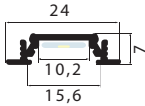

LIGHTING SETS 12V: PROFILES, LED-STRIPES RGB/WHITE, ELECTRONICS

ALU PROFILES

ARE SOLD IN 1 M LONG PIECES,
FOR SELF CUTTING ADJUSTMENT

PRICE

SLIM-surface10 (mm)

max. 10 mm

1m, I 10mm 30,-

FLAT-groove10 (mm)

max. 10 mm

1m, I 7mm 30,-

CORNER10 (mm)

max. 10 mm

1m, I 16mm 40,-

SILER (mm)

max. 16 mm

1m, I 12mm 30,-