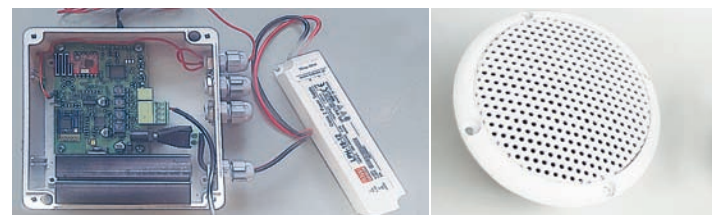

DREAMMUSIC (music scene)

PRICE

600,-

Radio, BLUETOOTH, amplifier, 2 VISATON waterproof speakers, AC/DC.

PAIRING; AT THE REMOTE. DREAMTIME (DREAMMUSIC) PRESS AND HOLD „NOTE“ (SHORT PRESS - TURN ON THE RADIO, LONG PRESS TURN ON THE BLUETOOTH), BLUETOOTH SHOWS ON THE MOBILE **AS XPECIAL AUDIO** AND IS READY TO CONNECT. PRESS XPECIAL AUDIO AND „CONNECT“.