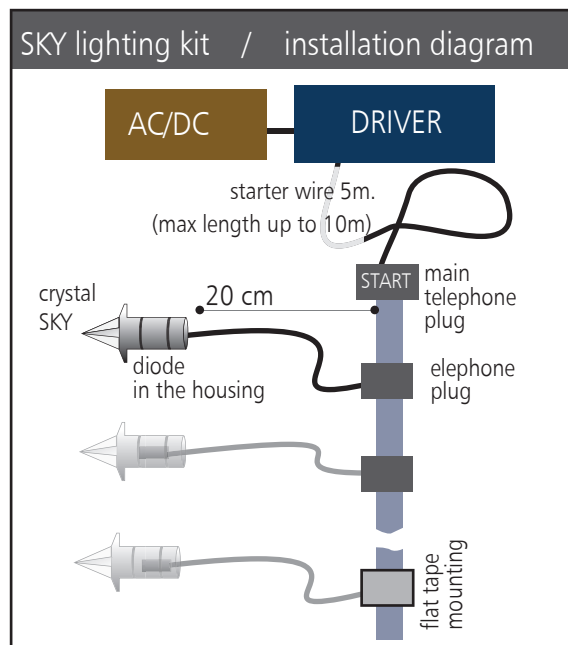

SKY CRYSTAL / SKY SET

Used in SKY lighting sets and SKY ceiling panels
with mounting elements;

- SKY crystal in the holder • clamping clip • mounting sleeve; long, short

crystal SKY montage
Crystal SKY montage
montaż kryształku SKY