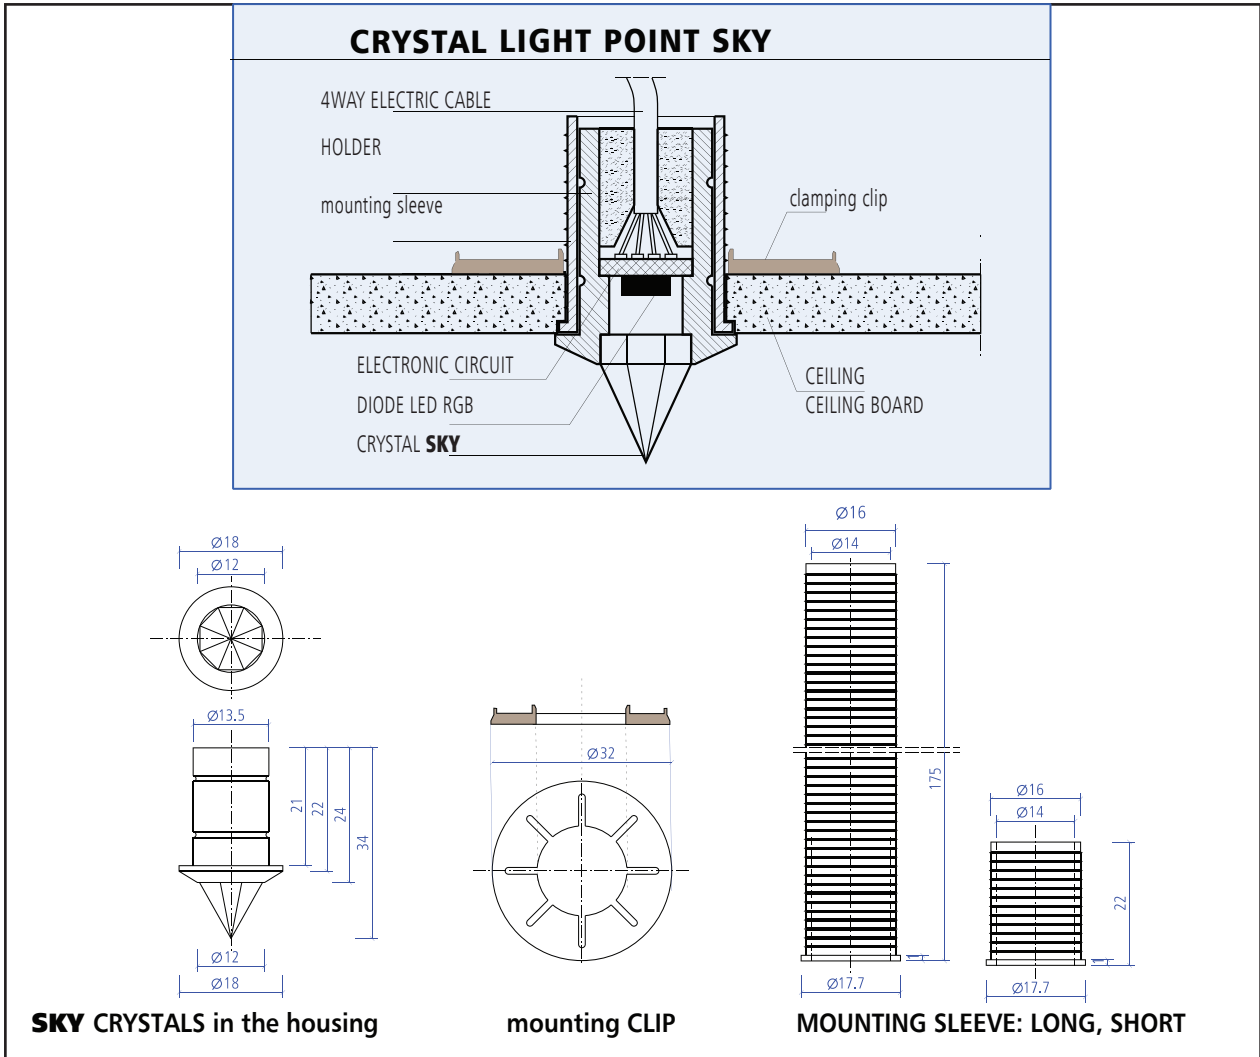

SKY CRYSTAL / SKY SET

Used in SKY lighting sets and SKY ceiling panels
with mounting elements;

- SKY crystal in the holder • clamping clip • mounting sleeve; long, short

crystal SKY montage
Crystal SKY montage
montaż kryształku SKY