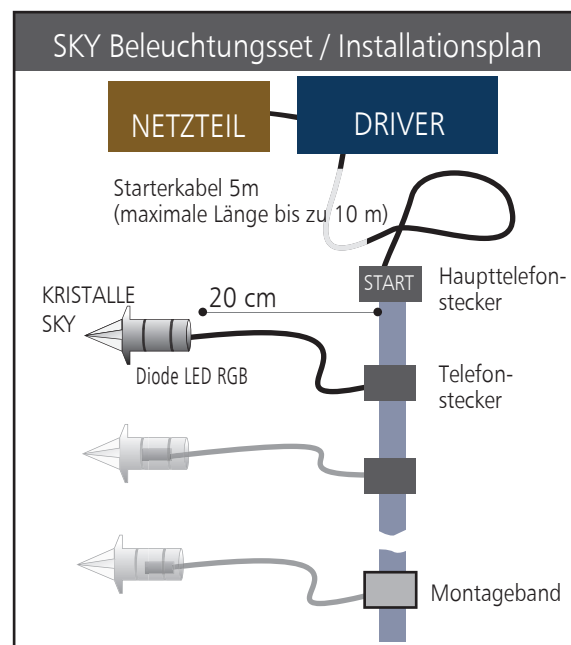

51-501 Wrocław, POLEN
ul. Swojczycka 21/41
tel. (+71) 372 88 00
+48 608 387 280
handel@ruben.pl

KRYSTALLLICHTPUNKTE SKY FÜR EIGENE MONTAGE