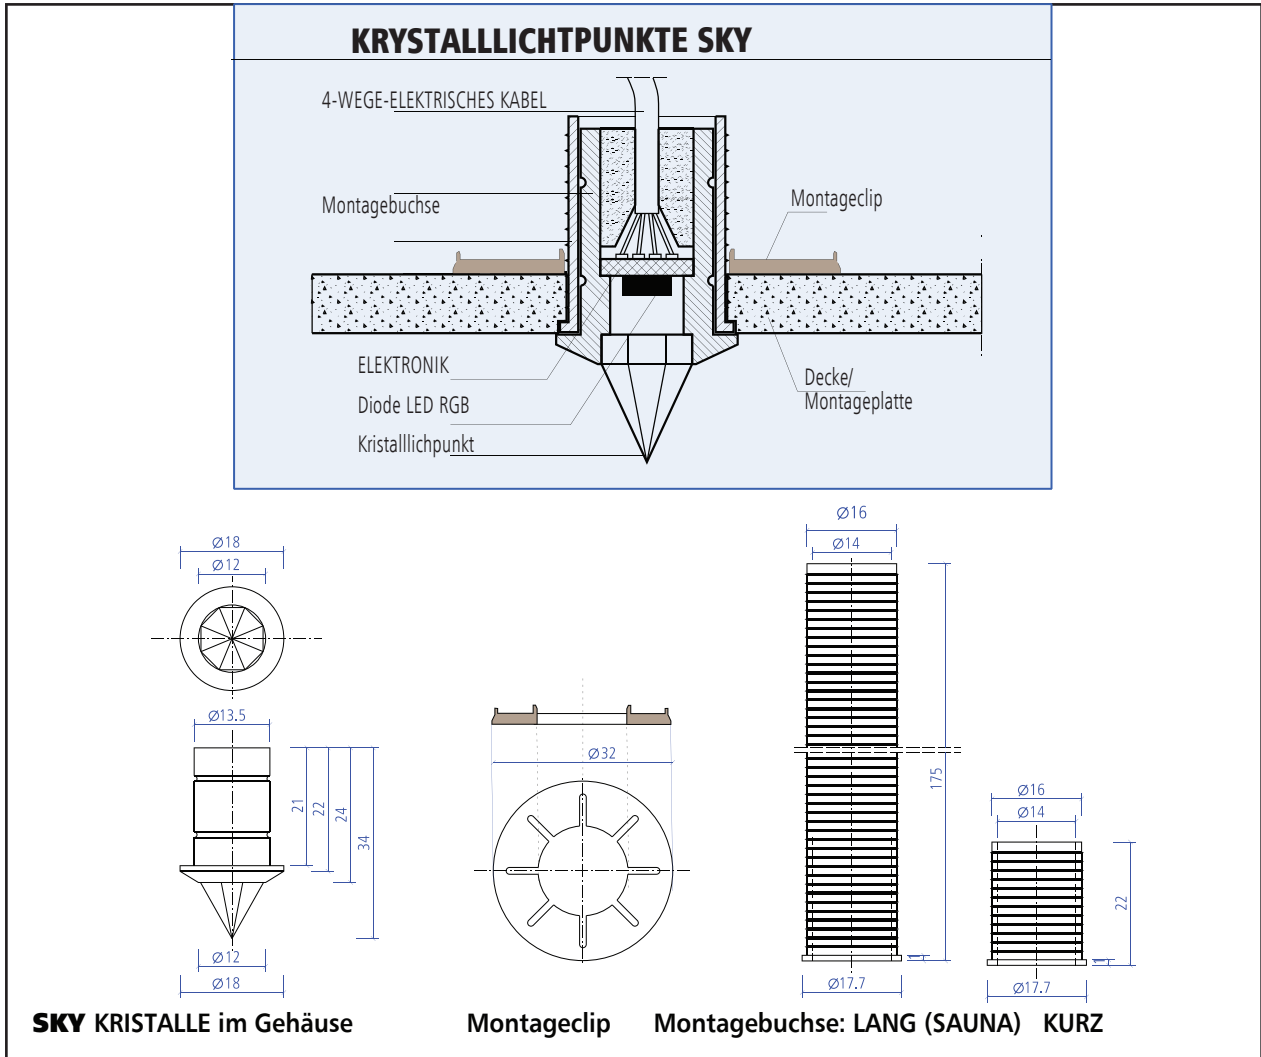

51-501 Wrocław, POLEN
ul. Swojczycka 21/41
tel. (+71) 372 88 00
+48 608 387 280
handel@ruben.pl

KRYSTALLLICHTPUNKTE SKY FÜR EIGENE MONTAGE