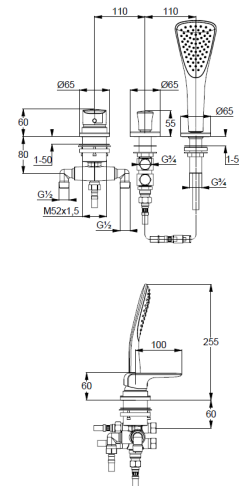

automatic diverter: shower/bath

3-hole mounted

solid lever, metal

protected against back flow

ceramic cartridge with hot water safety device

flow rate at 3 bar 25 l/min.

shank-fixing

without flexible high pressure supply tubs Ref.: 7544605-00

extractable hoses M15 x 1500mm

hand shower 1 S

1 spray pattern

Volumen

with cleaning system

sieve seal

Produktabbildung/ Product picture

Maßzeichnung/ Dimensional drawing