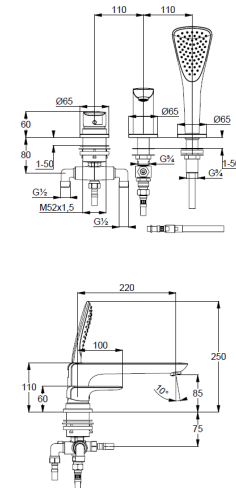

Technische Daten/ Technical Data

KLUDI AMEO
bath-and shower mixer
DN 15

Ref.:
414470575

Finishes:
05 chrome

Product description
Manufacturer KLUDI GmbH & Co. KG
Typ: KLUDI AMEO
bath-and shower mixer
Ref.: 414470575

3-hole bath/shower mixer
single lever mixer
stand assembly
extractable hand shower
automatic diverter: shower/bath
3-hole mounted
solid lever, metal
aerator, S-Pointer M24
protected against back flow
ceramic cartridge with hot water safety device
flow rate at 3 bar 25 l/min.
fixed spout
shank-fixing
without flexible high pressure supply tubs Ref.: 7544605-00
extractable hoses M15 x 1500mm
hand shower 1 S
1 spray pattern
Volumen
with cleaning system
sieve seal

Produktabbildung/ Product picture

Maßzeichnung/ Dimensional drawing

Durchfluss/ Flow rate