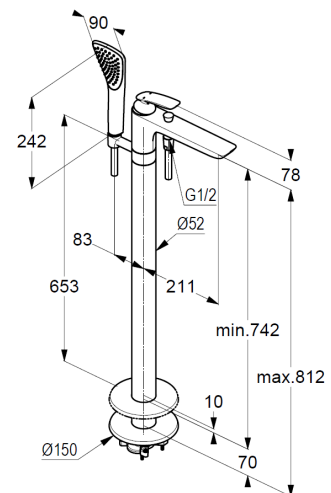

#### KLUDI FIZZ hand shower 1 S

1 spray pattern  
 Volumen  
 with cleaning system  
 sieve seal

shower hose  
 plastic coated  
 with conical nuts  
 anti twist  
 G $\frac{1}{2}$  x G $\frac{1}{2}$  x 1250mm

### Produktabbildung/ Product picture

### Maßzeichnung/ Dimensional drawing