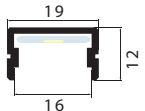

LIGHTING SETS 12V: PROFILES, LED-STRIPES RGB/WHITE, ELECTRONICS

ALU PROFILES

ARE SOLD IN 1 M LONG PIECES,
FOR SELF CUTTING ADJUSTMENT

PRICE

SLIM-surface10 (mm)

max. 10 mm

1m, I 10mm 30,-

FLAT-groove10 (mm)

max. 10 mm

1m, I 7mm 30,-

CORNER10 (mm)

max. 10 mm

1m, I 16mm 40,-

SILER (mm)

max. 16 mm

1m, I 12mm 30,-