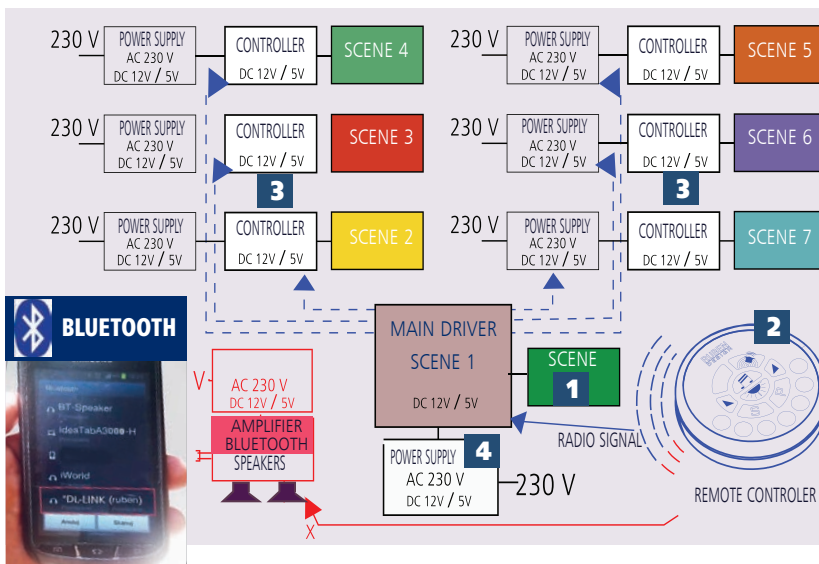

120,- €

DREAMLIGHT CHROMOTHERAPY LED RGB

DREAMTIME chromotherapy RGB / BLUETOOTH / RADIO

DREAMMUSIC BLUETOOTH / RADIO

- **LIGHTING SETS:** (1) DREAMBATH – bathtubs chromotherapy, also fountains, aquariums etc. (2) SKY: ceiling mounted SKY crystal spotlights. (3) SKY PANELS – ready to install ceiling panels with SKY crystals for steam or shower cabins. (4) SKY PROFILE: LED RGB strips or white strips,
- **MUSIC SETS:** DREAMTIME and DREAMMUSIC BLUETOOTH sound from mobiles or FM radio

• **REMOTE CONTROLLER;** CONTROLS VIA THE “S” BUTTON (SCENE) ONE OR UP TO 7 LIGHTING SETS (E.G. RGB TAPES, SKY POINTS). **NOTE:** REMOTE CONTROLLER WORKS THE ENTIRE SET, WHICH MAY CONSIST OF SEVERAL LIGHTING / MUSIC SCENES. **WHITE LIGHT** SOURCES CAN BE USED AS PART OF THE SET, PROVIDED THAT THE RUBEN ELECTRONICS PARAMETERS ARE MET.

DREAMTIME ASSEMBLY SCHEME

ASSEMBLY SCHEME; (1) the master DRIVER receives the signal from (2) the remote controller and simultaneously controls the first scene. The controller communicates via radio with (3) lighting management controllers for individual scenes. (4) music system; radio, power supply, amplifier, speakers and BLUETOOTH chip. The remote control with the music function (DREAMTIME, DREAMMUSIC) allows you to select radio stations, set the volume and select the BLUETOOTH mode to listen music from a mobile device, tablet. with the PLAY / STOP function and the volume control.