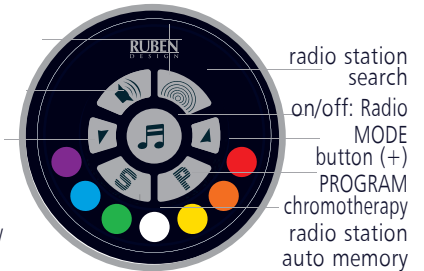

DREAMTIME INTELLIGENT LED SYSTEM OF LIGHT & CHROMOTHERAPY

DREAMMUSIC: MUSIC SYSTEM BLUETOOTH

SYSTEM DREAMTIME; RADIO REMOTE CONTROL

PURCHASED IN ADITION TO LIGHTING SETS FOR LIGHT OR MUSIC CONTROLLING

RADIO REMOTE CONTROL:; DREAMLIGHT, DREAMTIME, DREAMMUSIC

120,- €

DREAMLIGHT CHROMOTHERAPY LED RGB

DREAMTIME chromotherapy RGB / BLUETOOTH / RADIO

DREAMMUSIC BLUETOOTH / RADIO

- **LIGHTING SETS:** (1) DREAMBATH – bathtubs chromotherapy, also fountains, aquariums etc. (2) SKY: ceiling mounted SKY crystal spotlights. (3) SKY PANELS – ready to install ceiling panels with SKY crystals for steam or shower cabins. (4) SKY PROFILE: LED RGB strips or white strips,
- **MUSIC SETS:** DREAMTIME and DREAMMUSIC BLUETOOTH sound from mobiles or FM radio

• **REMOTE CONTROLLER;** CONTROLS VIA THE “S” BUTTON (SCENE) ONE OR UP TO 7 LIGHTING SETS (E.G. RGB TAPES, SKY POINTS). **NOTE:** REMOTE CONTROLLER WORKS THE ENTIRE SET, WHICH MAY CONSIST OF SEVERAL LIGHTING / MUSIC SCENES. **WHITE LIGHT** SOURCES CAN BE USED AS PART OF THE SET, PROVIDED THAT THE RUBEN ELECTRONICS PARAMETERS ARE MET.

DREAMTIME ASSEMBLY SCHEME

ASSEMBLY SCHEME; (1) the master DRIVER receives the signal from (2) the remote controller and simultaneously controls the first scene. The controller communicates via radio with (3) lighting management controllers for individual scenes. (4) music system; radio, power supply, amplifier, speakers and BLUETOOTH chip. The remote control with the music function (DREAMTIME, DREAMMUSIC) allows you to select radio stations, set the volume and select the BLUETOOTH mode to listen music from a mobile device, tablet. with the PLAY / STOP function and the volume control.