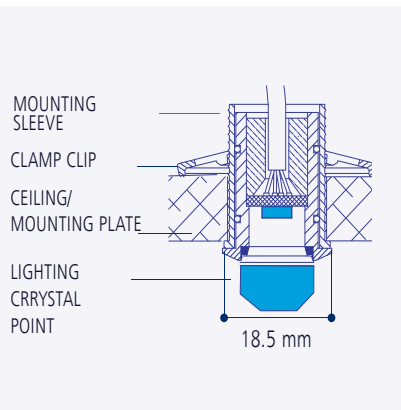

LED RGB LIGHTING SETS 5V; SKY (LIGHTING CRYSTAL POINTS FOR INDIVIDUAL INSTALATIOIN)

SKY; SKY; Power supply unit, controller, crystal lights, mounting sleeve installed as a single scene (section) controlled by the main driver with the assigned remote controller. LED light points can be finished with crystals of 5 different forms or with a convex lens.

SKY; to 60°C - steam baths, steam showers - short mounting sleeves (25 mm).

SKYSAUNA; to 100°C : finnish sauna - long mounting sleeves (180 mm), fibre bridge

ATTENTION ; In the standard number of types of crystals in sets is multiplicity of 5 (eg .: 4x5= 20).

Ordering can be done in any configuration of crystal types, for example: SKY 20 - Nevada 5, Sferis s-15 pcs.

TYPES OF CRYSTALS

SKY up to 60°C

10 pcs.	340,-
20 pcs.	520,-
30 pcs.	690,-
40 pcs.	830,-
60 pcs.	1 100,-
1 point	20,-
1 long mounting sleeve option	3,-

SKY MOUNTING ELEMENTS

short mounting sleeve; 2,5 cm

long mounting sleeve; 18 cm

FIBRE BRIDGE,

Lg. 10CM DIODE LED RGB, CRYSTAL LIGHTING POINT SKY

WHIRE: Lg. 20cm

CONECTION PLUG

LED BAND; DISTANCE BETWEEN PTS. (SKY20 - 90cm, SKY40 - 60cm, SKY60 - 50cm)

ELECTRONICS - DRIVER (CONTROLLER)

START CONECTION PLUG

STARTING CABLE: Lg. 1m (SKY), 5m (SKYSAUNA)

included; fibre bridge, long mounting sleeve

SKYSAUNA up to 100°C

10 pcs.	480,-
20 pcs.	700,-
30 pcs.	880,-
40 pcs.	1 100,-
60 pcs.	1 300,-
1 point	40,-

LED RGB LIGHTING SETS 5V: SKY PANEL (CRYSTAL LIGHTING POINTS IN THE PANEL MADE OF DI-BOND PLATE READY TO INSTALL INTO CEILING)

SKY PANEL; , (optionally: a LED RGB or LED WHITE strip or white light spots), controller, power supply unit, mounting components and (optionally)

Bluetooth system with loudspeakers, rainshower.

The panel can be used as a ceiling in steam / shower cabins.

SKY: crystal points

20 points	1 700,-
40 points	1 900,-