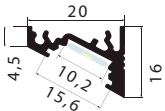

LIGHTING SETS 12V: PROFILES, LED-STRIPES RGB/WHITE, ELECTRONICS

ALU PROFILES

ARE SOLD IN 1 M LONG PIECES,
FOR SELF CUTTING ADJUSTMENT

PRICE

SLIM-surface10 (mm)

max. 10 mm

1m, I 10mm 30,-

FLAT-groove10 (mm)

max. 10 mm

1m, I 7mm 30,-

CORNER10 (mm)

max. 10 mm

1m, I 16mm 40,-

SILER (mm)

max. 16 mm

1m, I 12mm 30,-