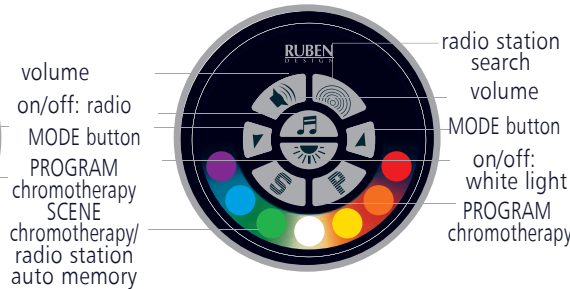

DREAMTIME INTELLIGENT LED SYSTEM OF LIGHT & CHROMOTHERAPY

DREAMMUSIC: MUSIC SYSTEM BLUETOOTH

SYSTEM DREAMTIME; RADIO REMOTE CONTROL

PURCHASED IN ADITION TO LIGHTING SETS FOR LIGHT OR MUSIC CONTROLLING

RADIO REMOTE CONTROL:; DREAMLIGHT, DREAMTIME, DREAMMUSIC

120,- €

DREAMLIGHT CHROMOTHERAPY LED RGB

DREAMTIME chromotherapy RGB / BLUETOOTH / RADIO

DREAMMUSIC BLUETOOTH / RADIO

- **LIGHTING SETS:** (1) DREAMBATH – bathtubs chromotherapy, also fountains, aquariums etc. (2) SKY: ceiling mounted SKY crystal spotlights. (3) SKY PANELS – ready to install ceiling panels with SKY crystals for steam or shower cabins. (4) SKY PROFILE: LED RGB strips or white strips,
- **MUSIC SETS:** DREAMTIME and DREAMMUSIC BLUETOOTH sound from mobiles or FM radio

DREAMTIME ASSEMBLY SCHEME

ASSEMBLY SCHEME; (1) the master DRIVER receives the signal from (2) the remote controller and simultaneously controls the first scene. The controller communicates via radio with (3) lighting management controllers for individual scenes. (4) music system; radio, power supply, amplifier, speakers and BLUETOOTH chip. The remote control with the music function (DREAMTIME, DREAMMUSIC) allows you to select radio stations, set the volume and select the BLUETOOTH mode to listen music from a mobile device, tablet. with the PLAY / STOP function and the volume control.

Bluetooth system with loudspeakers, rainshower.

The panel can be used as a ceiling in steam / shower cabins.

SKY: crystal points

20 points	1 700,-
40 points	1 900,-

SKY HALO: crystal points, HALO glowing effect