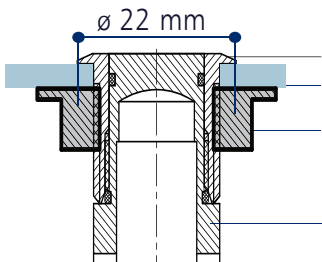

1 pcs. Visaton waterproof 4 Ohm FR13WP	120,-
--	-------

LED RGB LIGHTING SETS - CHROMOTHERAPY IN THE BATHTUBS: DREAMBATH

ø 22 mm

DREAMBATH

PRICE

14 pcs. 550,-

1 pcs. 30,-

flat stainless steel holder