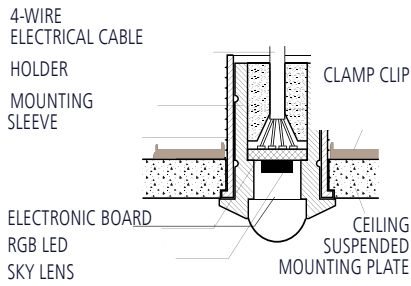

• **REMOTE CONTROLLER;** CONTROLS VIA THE “S” BUTTON (SCENE) ONE OR UP TO 7 LIGHTING SETS (E.G. RGB TAPES, SKY POINTS). **NOTE:** REMOTE CONTROLLER WORKS THE ENTIRE SET, WHICH MAY CONSIST OF SEVERAL LIGHTING / MUSIC SCENES. **WHITE LIGHT** SOURCES CAN BE USED AS PART OF THE SET, PROVIDED THAT THE RUBEN ELECTRONICS PARAMETERS ARE MET.

DREAMTIME ASSEMBLY SCHEME

ASSEMBLY SCHEME; (1) the master DRIVER receives the signal from (2) the remote controller and simultaneously controls the first scene. The controller communicates via radio with (3) lighting management controllers for individual scenes. (4) music system; radio, power supply, amplifier, speakers and BLUETOOTH chip. The remote control with the music function (DREAMTIME, DREAMMUSIC) allows you to select radio stations, set the volume and select the BLUETOOTH mode to listen music from a mobile device, tablet. with the PLAY / STOP function and the volume control.

LED RGB LIGHTING SETS 5V; SKY (LIGHTING CRYSTAL POINTS FOR INDIVIDUAL INSTALATIOIN)

SKY; SKY; Power supply unit, controller, crystal lights, mounting sleeve installed as a single scene (section) controlled by the main driver with the assigned remote controller. LED light points can be finished with crystals of 5 different forms or with a convex lens.