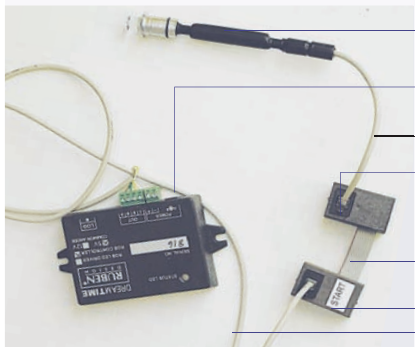

SKY MOUNTING ELEMENTS

short mounting sleeve; 2,5 cm

long mounting sleeve; 18 cm

FIBRE BRIDGE,

Lg. 10CM DIODE LED RGB, CRYSTAL LIGHTING POINT SKY

WHIRE: Lg. 20cm

CONECTION PLUG

LED BAND; DISTANCE BETWEEN PTS. (SKY20 - 90cm, SKY40 - 60cm, SKY60 - 50cm)

ELECTRONICS - DRIVER (CONTROLLER)

START CONECTION PLUG

STARTING CABLE: Lg. 1m (SKY), 5m (SKYSAUNA)

included; fibre bridge, long mounting sleeve

SKYSAUNA up to 100°C

10 pcs.	480,-
20 pcs.	700,-
30 pcs.	880,-
40 pcs.	1 100,-
60 pcs.	1 300,-
1 point	40,-