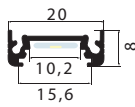

LIGHTING SETS 12V: PROFILES, LED-STRIPES RGB/WHITE, ELECTRONICS

ALU PROFILES

ARE SOLD IN 1 M LONG PIECES,
FOR SELF CUTTING ADJUSTMENT

PRICE

SLIM-surface10 (mm)

max. 10 mm

1m, I 10mm 30,-

FLAT-groove10 (mm)

max. 10 mm

1m, I 7mm 30,-

CORNER10 (mm)

max. 10 mm

1m, I 16mm 40,-

SILER (mm)

max. 16 mm

1m, I 12mm 30,-