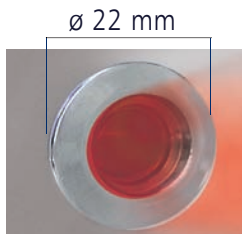

LIGHTING SETS 12V: PROFILES, LED-STRIPES RGB/WHITE, ELECTRONICS

ALU PROFILES

ARE SOLD IN 1 M LONG PIECES,
FOR SELF CUTTING ADJUSTMENT

PRICE

SLIM-surface10 (mm)

max. 10 mm

1m, I 10mm 30,-

FLAT-groove10 (mm)

max. 10 mm

1m, I 7mm 30,-

CORNER10 (mm)

max. 10 mm

1m, I 16mm 40,-

SILER (mm)

max. 16 mm

1m, I 12mm 30,-

LED-STRIPS RGB / WHITE PERFORMANCE DEPENDS

ON THE LENGTH AND TYPE OF LED STRIPE;

WHITE - POWER: 4,8 W/m, RGB- POWER: 7,2 W/m

PRICE

1m RGB, prepared for assembly; Power 7,2 W/m	40,-
Roll, 5m. RGB-STRIFE,	110,-
1m WHITE LIGHT, prepared for instalation; Power 4,8 W/m	25,-
Roll, 5m. WHIT ELIGHT STRRIPE	85,-

DRIVER / CONTROLLER

DRIVER / CONTROLLER	100,-

AC/DC

20/12, waterproof	40,-
35/12, waterproof	50,-
60/12, waterproof	60,-
100/12, waterproof	80,-
150/12, waterproof	110,-

LOUDSPEAKER

1 pcs. Visaton waterproof 4 Ohm FR13WP	120,-

LED RGB LIGHTING SETS - CHROMOTHERAPY IN THE BATHTUBS: DREAMBATH

ø 22 mm

DREAMBATH

PRICE

14 pcs. 550,-

1 pcs. 30,-