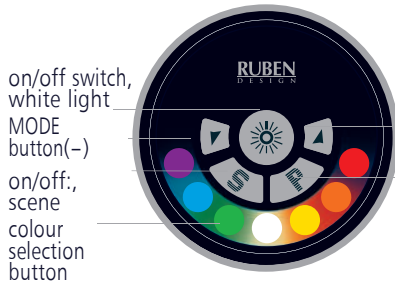

DREAMTIME INTELLIGENT LED SYSTEM OF LIGHT & CHROMOTHERAPY

DREAMMUSIC: MUSIC SYSTEM BLUETOOTH

SYSTEM DREAMTIME; RADIO REMOTE CONTROL

PURCHASED IN ADITION TO LIGHTING SETS FOR LIGHT OR MUSIC CONTROLLING

RADIO REMOTE CONTROL:; DREAMLIGHT, DREAMTIME, DREAMMUSIC

120,- €

DREAMLIGHT CHROMOTHERAPY LED RGB

DREAMTIME chromotherapy RGB / BLUETOOTH / RADIO

DREAMMUSIC BLUETOOTH / RADIO

- **LIGHTING SETS:** (1) DREAMBATH – bathtubs chromotherapy, also fountains, aquariums etc. (2) SKY: ceiling mounted SKY crystal spotlights. (3) SKY PANELS – ready to install ceiling panels with SKY crystals for steam or shower cabins. (4) SKY PROFILE: LED RGB strips or white strips,
- **MUSIC SETS:** DREAMTIME and DREAMMUSIC BLUETOOTH sound from mobiles or FM radio