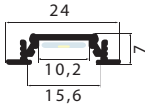

LIGHTING SETS 12V: PROFILES, LED-STRIPES RGB/WHITE, ELECTRONICS

ALU PROFILES

ARE SOLD IN 1 M LONG PIECES,
FOR SELF CUTTING ADJUSTMENT

PRICE

SLIM-surface10 (mm)

max. 10 mm

1m, I 10mm 30,-

FLAT-groove10 (mm)

max. 10 mm

1m, I 7mm 30,-

CORNER10 (mm)

max. 10 mm

1m, I 16mm 40,-

SILER (mm)

max. 16 mm

1m, I 12mm 30,-